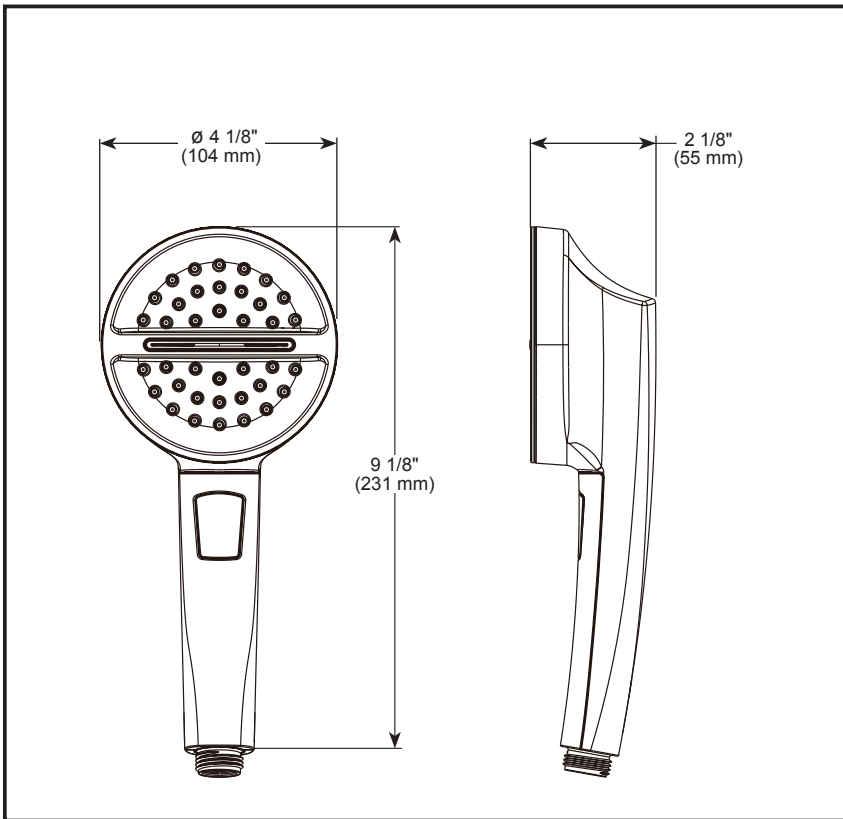

see what Delta can do™

HAND SHOWER

■ 3-Spray Setting Hand Shower

FEATURES:

- Touch-Clean® Spray Holes
- Lumicoat® Finish (-PR models only)
- Lumicoat® Finishes easily wipe clean without cleaners and chemicals on the products most commonly touched areas

STANDARD SPECIFICATIONS:

- Max flow rate 1.75 gpm @ 80 psi, 6.6 L/min @ 550 kPa
- Certified dual check valves for backflow protection
- Change spray modes with push button
- Hand held shower with three spray settings - pause is a non-positive shut-off
- 3 Spray settings include: Full Body spray, Soft Waterfall spray, and Pause

WARRANTY:

- Parts and Finish – Lifetime limited warranty; or for commercial purchasers, 10 years for multi-family residential (apartments and condominiums) and 5 years for all other commercial uses, in each case from the date the product is received by the original purchaser or their authorized representative (installation contractor, etc.).
- Please go to www.deltafaucet.com for the complete details of our limited warranty.

COMPLIES WITH:

- ASME A112.18.1 / CSA B125.1◆
- ASME A112.18.3◆
- EPA WaterSense®

◆ Your Delta hand shower incorporates a backflow protection system that has been tested to be in compliance with ASME A112.18.3 and ASME A112.18.1/CSA B125.1. It incorporates two certified check valves in series, which operate independently and are integral, non-serviceable parts of the wand assembly.

▲ Designate proper finish suffix

Delta Faucet Company reserves the right (1) to make changes in specifications and materials, and (2) to change or discontinue models, both without notice or obligation. Dimensions are for reference only. See current full-line price book or www.deltafaucet.com for finish options and product availability.

Delta Faucet Company

55 E. 111th Street, Carmel, IN 46280
350 South Edgeware Road, St. Thomas, ON N5P 4L1
© 2025 Delta Faucet Company